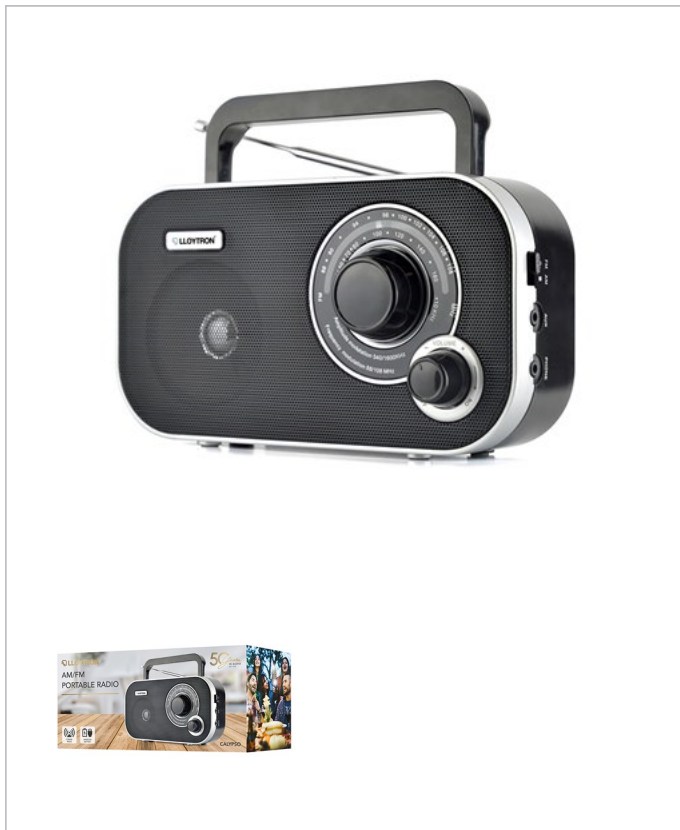

Lloytron 2 Band 'Calypso' AC/DC Portable Radio - Black

Product Features:

- AM/FM wavebands
- Rotary volume & tuning control
- Telescopic swivel antenna
- Carry handle
- Earphone socket
- Mains or battery operation (mains lead included)
- Battery operation: 4 x AA (not included)
- Dimensions: L 21 x W 6.5 x H 11.5cm (approx.)
- Colour: black
- Packaging: gift box

PRODUCT DETAILS

Product Code	N2405BK
Barcode	5052337009817
RRP	£24.99
Weight (kg)	6.5
Dimensions L x W x H (cm)	11.5 x 7.5 x 20.5

PRODUCT PACKAGING

Size L x W x H (cm)	13.0 x 10.0 x 27.0
Weight (kg)	7.6

OUTER PACKAGING